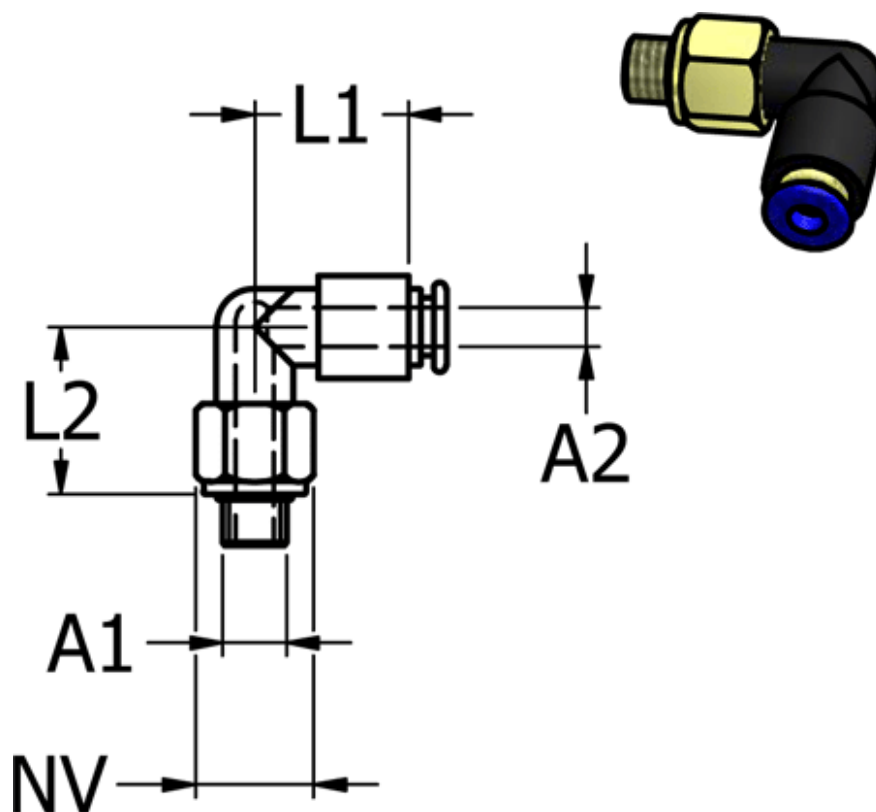

Article number: 586PL56

Description: Mini Push-in PL56, angle, M5 hose Ø6

Measures

Ext. hose diameter A2 = 6 mm

L1 = 16

L2 = 17.2

NV = 10

Thread A! = M5